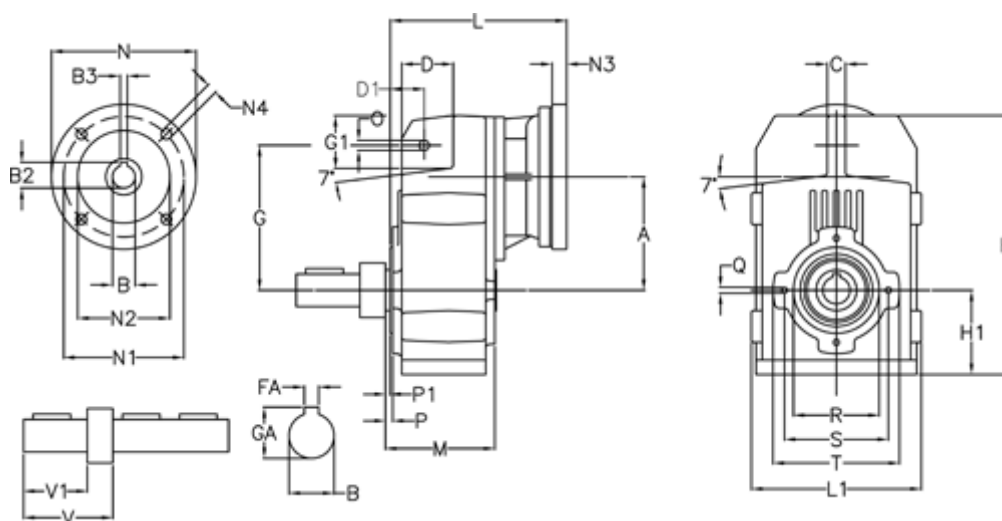

Article number: 29560101301225  
 Description: Shaft mounted gear  
 A102R-13-P71B5

## Measures

A = 112.50	FA = 8	M = 100.5	Q = M8x12
B = 25	G = 140	N = 160	R = 80
B1 = 14	G1 = 51.0	N1 = 130	S = 100
B2 = 16.3	GA = 28.0	N2 = 110	T = 120
B3 = 5	H = 251.0	N4 = M8x16	V = 76.5
C = 20	H1 = 84.0	O = 11	V1 = 45
D = 47.5	L = 185.5	P = 4.5	
D1 = 35.0	L1 = 170	P1 = 3.0	